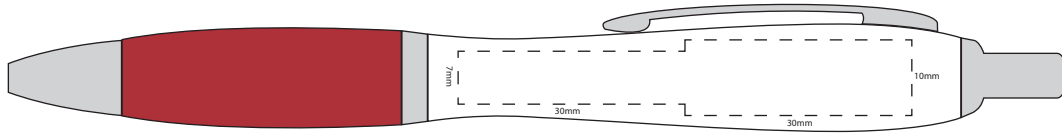

# Contour Eco BP

**Colour:** Red  
**Refill Colour:** Black  
**Print Area:** 7-10mm x 60mm (Barrel)  
**Line Drawing Scale:** 100%

Artwork at 200%

**Please Note:**

All colours including print and product is for visual purposes only and should not be regarded as the actual colour of product and print. Trim colours may vary from batch to batch & may differ from previous orders. By approving this order we accept that you understand these terms.

**Colour Guide:**

The colour guide to the right indicates what certain colours may print like on coloured pens or other printed colours. Some requested colours may print slightly darker or lighter depending on the substrate.